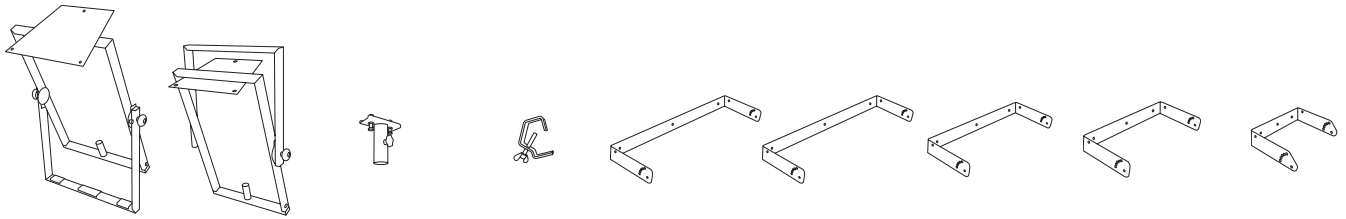

Accessories

BOX 123	BOX 124	BOX 126	BOX 125	BOX 117	BOX 116	BOX 115	BOX 114	BOX 113
Ceiling frame speaker bracket balancing stand	Ceiling frame speaker bracket balancing stand	Adapter for BOX 123/124 ø 35mm (1,38")	Truss clamp for BOX 123/124	Mount for horizontal wall installation	Mount for horizontal wall installation	Mount for horizontal wall installation	Mount for horizontal wall installation	Mount for horizontal wall installation
PSR 215	PSR 212	PSR	PSR	VERVE 152	Verve 15	Verve 12	Verve 10	Verve 8M